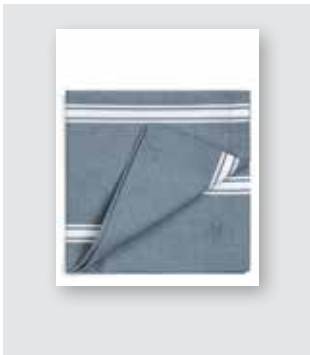

Napkin*

45 × 45 cm

50 × 70 cm

33 × 45 cm