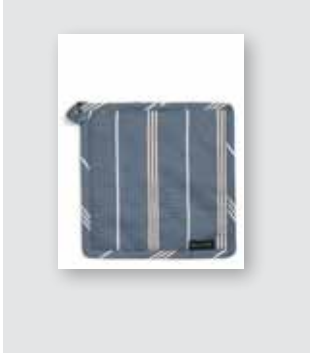

# JONA – SMOKE BLUE

Pot Holder

22 × 22 cm

Oven Glove

16 × 32 cm

Table Runner

40 × 150 cm, 50 × 250 cm, 50 × 350 cm

Napkin