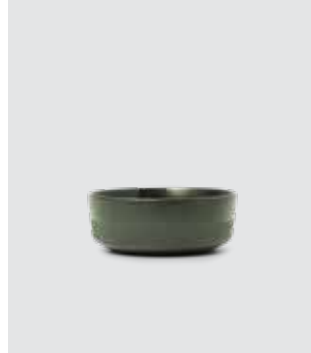

# MOMENTS SERIES

Olive green

French Bowl

ø 13 × 8.2 cm

Medium Bowl

ø 14 × 5.5 cm

Small Bowl

ø 12 × 4.5 cm