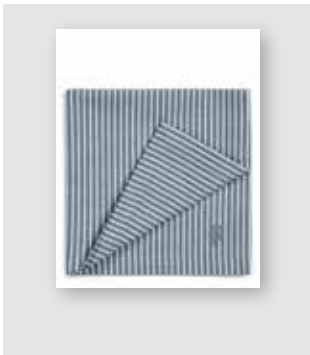

Napkin*

45 × 45 cm

50 × 70 cm

33 × 45 cm